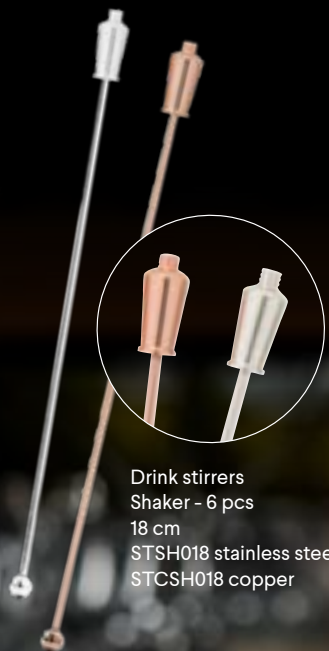

Cocktail Tumbler  
Pineapple  
475 ml  
PCTG001

Cocktailpick set  
Jigger - 6 pcs  
12 cm  
CPJI0612

Cocktailpick set  
Shaker - 6 pcs  
12 cm  
CPS0612

Cocktailpick set  
Pineapple - 6 pcs  
12 cm  
CPP0612

# STIRRED, NOT SHAKEN

Drink stirrers  
Shaker - 6 pcs  
18 cm  
STSH018 stainless steel  
STCSH018 copper

Drink stirrers  
Pineapple - 6 pcs  
18 cm  
STPA018 stainless steel  
STCPA018 copper

Tumbler set  
copper - 2 pcs  
GTUM550