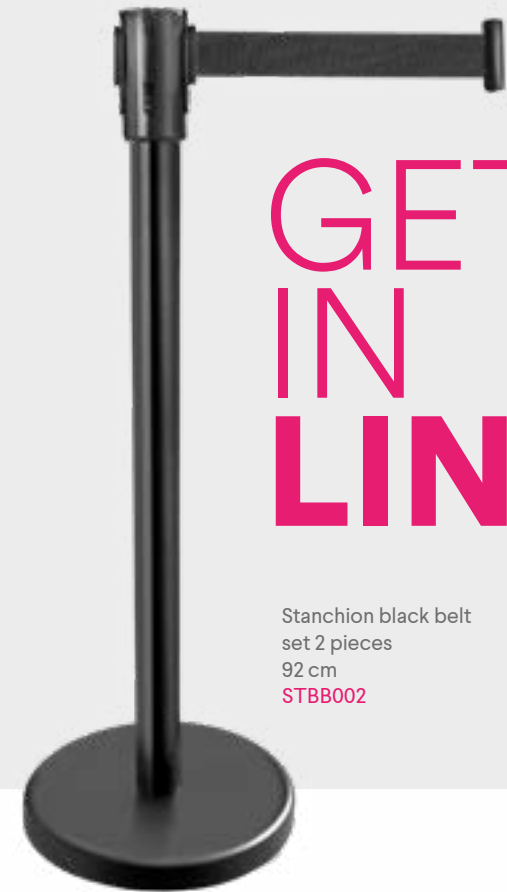

GET IN LINE

Stanchion black belt
set 2 pieces
92 cm
STBB002