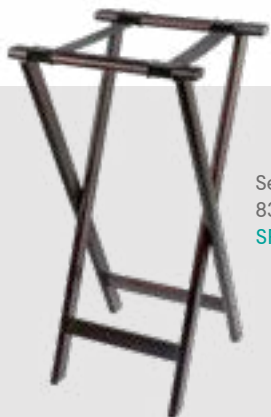

Serving Tray Stand Mahogany
83x44x43 cm
SRS0079