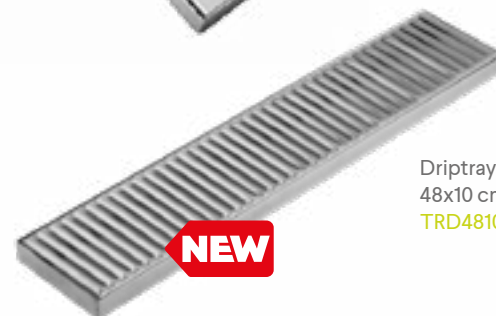

**NEW**

Driptray  
30x15 cm  
TRD3015

**NEW**

Driptray Rectangular  
48x10 cm  
TRD4810

Sink Valve 27 cm  
Ø 3,5x4 cm  
BSV0027

Sink Funnel  
stainless 150 mm  
BRT0127

Sink Funnel  
plastic 110 mm  
BRTK011