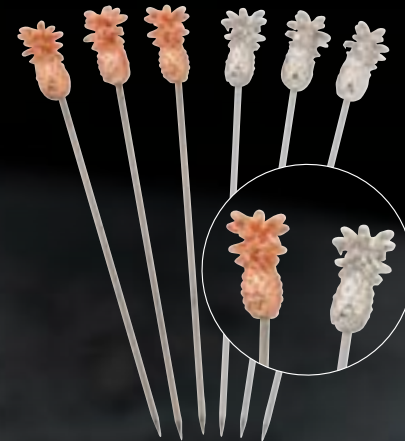

Cocktail Tumbler  
Pineapple  
475 ml  
PCTG001

Cocktailpick set  
Jigger - 6 pcs  
12 cm  
CPJI0612

Cocktailpick set  
Shaker - 6 pcs  
12 cm  
CPS0612

Cocktailpick set  
Pineapple - 6 pcs  
12 cm  
CPP0612

# STIRRED, NOT SHAKEN

Drink stirrers  
Shaker - 6 pcs  
18 cm  
STSH018 stainless steel  
STCSH018 copper

Drink stirrers  
Pineapple - 6 pcs  
18 cm  
STPA018 stainless steel  
STCPA018 copper

Tumbler set  
copper - 2 pcs  
GTUM550