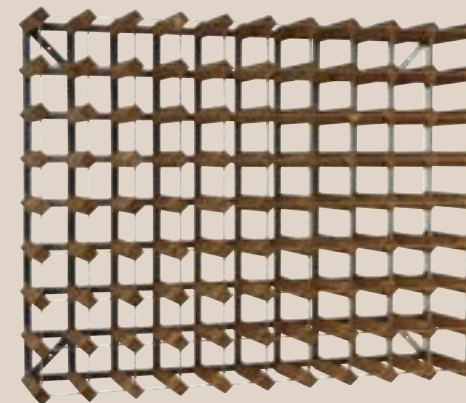

Wine Storage wood/metal
90 bottles
WRKC090