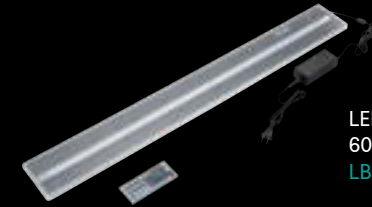

# LED ME ENTERTAIN YOU

LED Bottle Shelf  
60 cm  
LBS0061

LED Bottle Shelf  
90 cm  
LBS0091

LED Bottle Shelf  
120 cm  
LBS0122

Use the LED RGB remote control to change color

LED Bottle Display 3 Tier  
60 x 33 x 33 cm  
LBD0003