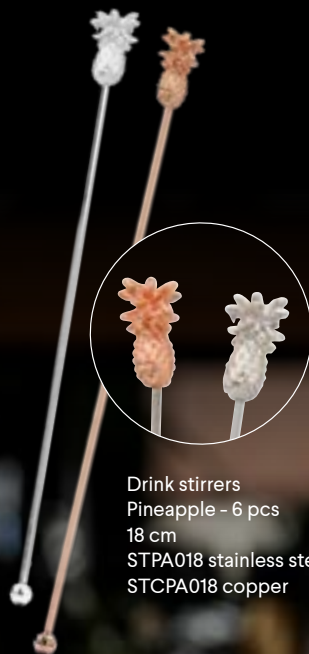

Cocktail Tumbler  
Pineapple  
475 ml  
PCTG001

Cocktailpick set  
Jigger - 6 pcs  
12 cm  
CPJI0612

Cocktailpick set  
Shaker - 6 pcs  
12 cm  
CPS0612

Cocktailpick set  
Pineapple - 6 pcs  
12 cm  
CPP0612

# STIRRED, NOT SHAKEN

Drink stirrers  
Shaker - 6 pcs  
18 cm  
STSH018 stainless steel  
STCSH018 copper

Drink stirrers  
Pineapple - 6 pcs  
18 cm  
STPA018 stainless steel  
STCPA018 copper

Tumbler set  
copper - 2 pcs  
GTUM550