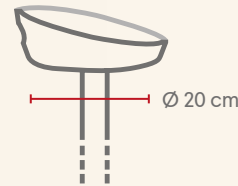

NEW

FOR MULTIPLE BOTTLES