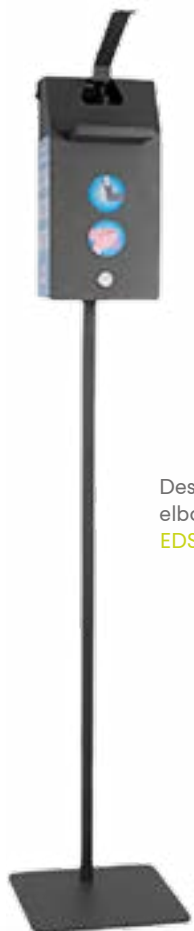

Brush Head set 3
aluminium base
18 cm
BBM0318

Desinfection
elbow dispenser
EDSE001