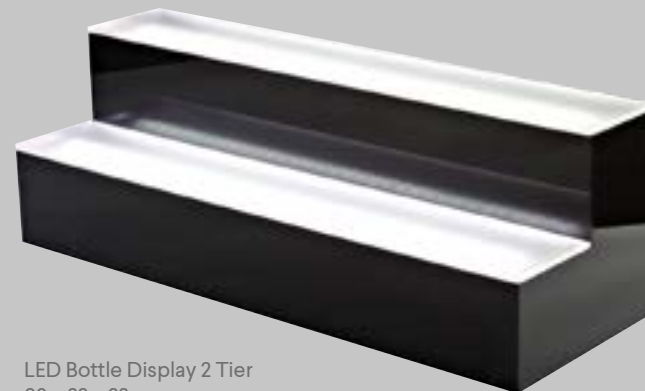

# LED ME ENTERTAIN YOU

LED Bottle Shelf  
60 cm  
LBS0061

LED Bottle Shelf  
90 cm  
LBS0091

LED Bottle Shelf  
120 cm  
LBS0122

Use the LED RGB remote control to change color

LED Bottle Display 3 Tier  
60 x 33 x 33 cm  
LBD0003