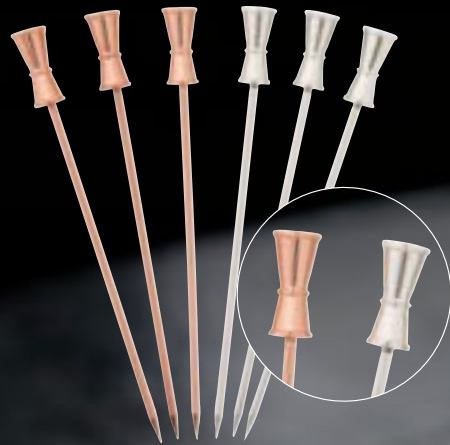

Cocktail Tumbler  
Pineapple  
475 ml  
PCTG001

Cocktailpick set  
Jigger - 6 pcs  
12 cm  
CPJI0612

Cocktailpick set  
Shaker - 6 pcs  
12 cm  
CPS0612

Cocktailpick set  
Pineapple - 6 pcs  
12 cm  
CPP0612