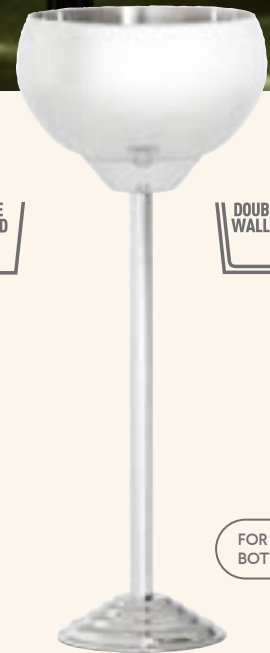

FOR MULTIPLE BOTTLES

Wine Bucket double wall + stand Rossar
Ø 34 cm height 85 cm
WBSR523