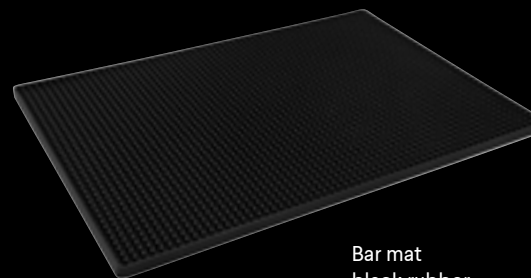

Bar mat
black rubber
30x45 cm
BMC4530