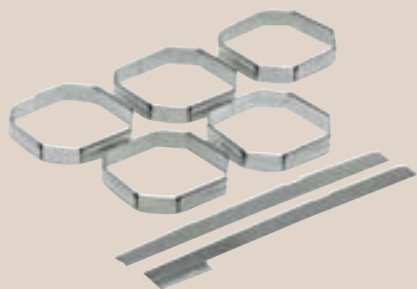

CONNECT YOUR RACKS

Wine Storage Connector Kit
WRKCLIP